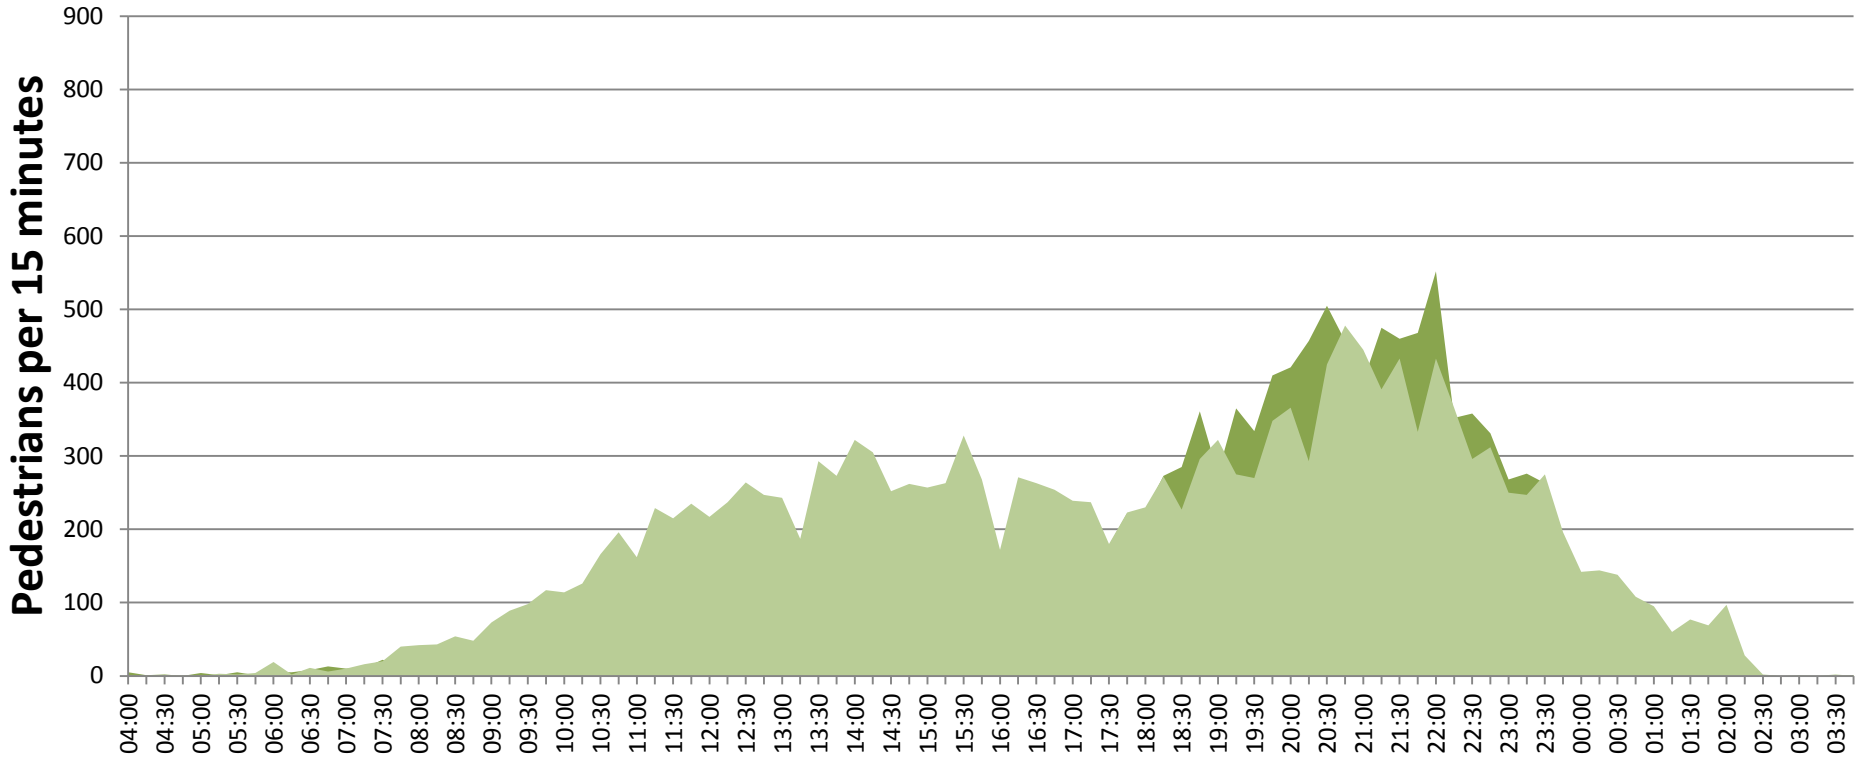

Atlantic Avenue & 2nd Ave Pedestrians

Friday, January 30th, 2014 4:00 AM for 24hours
No Events

21,448 Crossings Total

Atlantic Avenue & 2nd Ave Pedestrians
Saturday, January 31st, 2014 4:00 AM for 24hours
No Events

23,999 Crossings Total

Atlantic Avenue Pedestrians Atlantic Avenue & 2nd Ave Pedestrians

■ Friday, January 30 ■ Saturday, January 31

45,447 Combined Crossings

Atlantic Avenue & The Railroad Track Pedestrians

Wednesday, February 4th, 2014 4:00 AM for 24hours

No Events

8,020 Crossings Total

Atlantic Avenue & FEC Pedestrians
Friday, January 30th, 2014 4:00 AM for 24hours
No Events

13,327 Crossings Total

Atlantic Avenue & FEC Pedestrians

Saturday, January 31st, 2014 4:00 AM for 24hours
No Events

16,941 Crossings Total

Atlantic Avenue & FEC Pedestrians

■ Friday, January 30 ■ Saturday, January 31

30,268 Combined Crossings