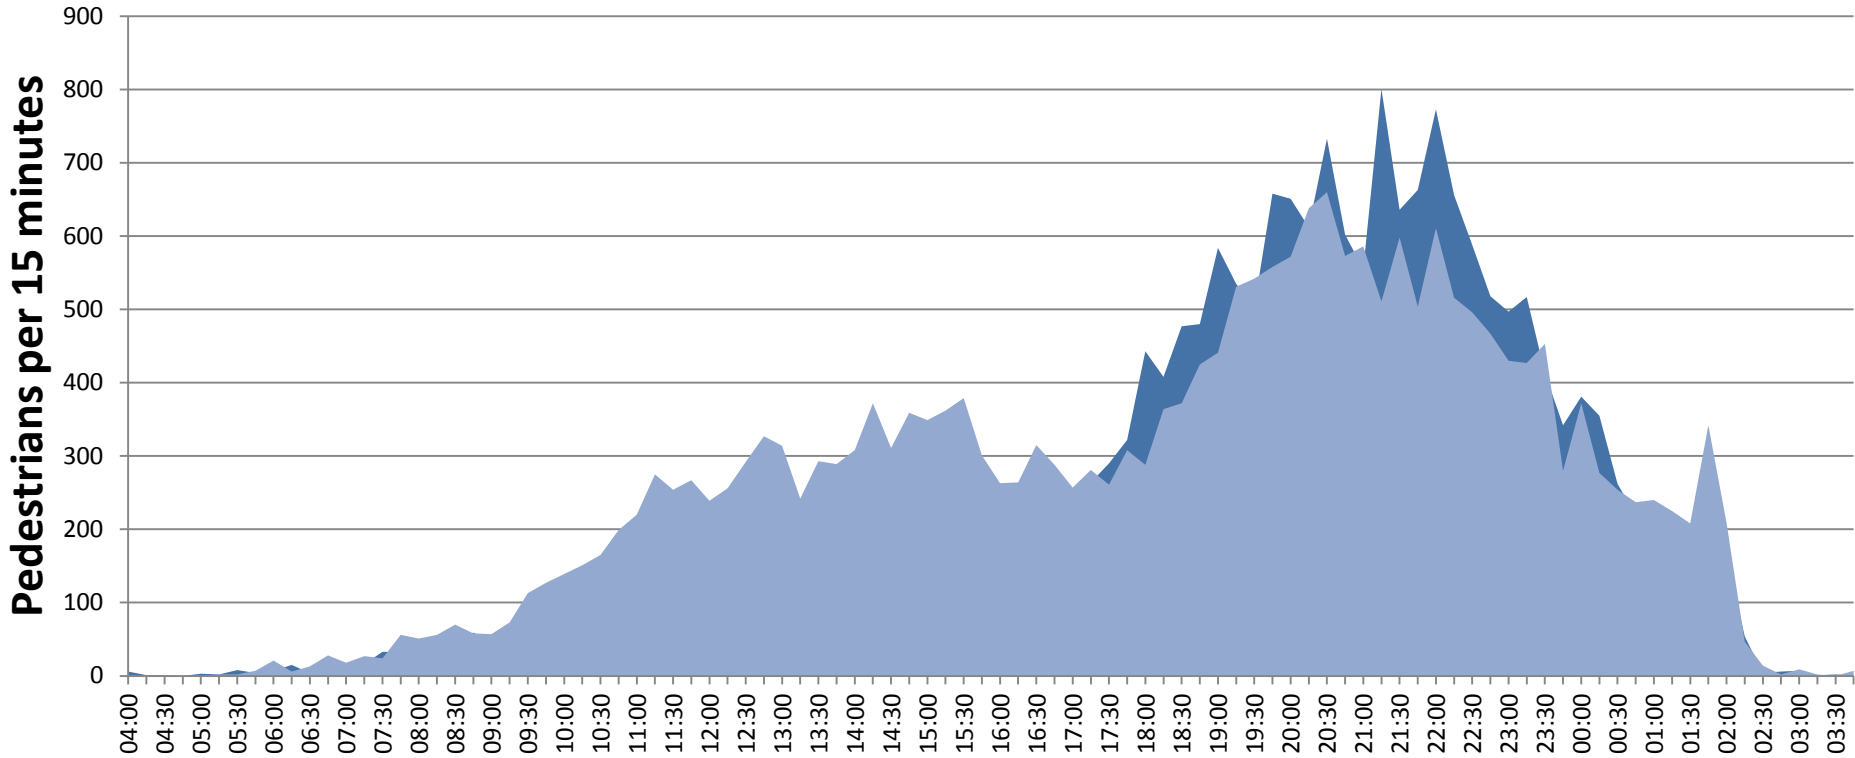

Atlantic Avenue & 2nd Ave Pedestrians

Friday, January 30th, 2014 4:00 AM for 24hours
No Events

21,448 Crossings Total

Atlantic Avenue & 2nd Ave Pedestrians
Saturday, January 31st, 2014 4:00 AM for 24hours
No Events

23,999 Crossings Total

Atlantic Avenue Pedestrians Atlantic Avenue & 2nd Ave Pedestrians

■ Friday, January 30 ■ Saturday, January 31

45,447 Combined Crossings

Atlantic Avenue & The Railroad Track Pedestrians

Wednesday, February 4th, 2014 4:00 AM for 24hours

No Events

8,020 Crossings Total

Atlantic Avenue & FEC Pedestrians
Friday, January 30th, 2014 4:00 AM for 24hours
No Events

13,327 Crossings Total

Atlantic Avenue & FEC Pedestrians

Saturday, January 31st, 2014 4:00 AM for 24hours
No Events

16,941 Crossings Total

Atlantic Avenue & FEC Pedestrians

■ Friday, January 30 ■ Saturday, January 31

30,268 Combined Crossings