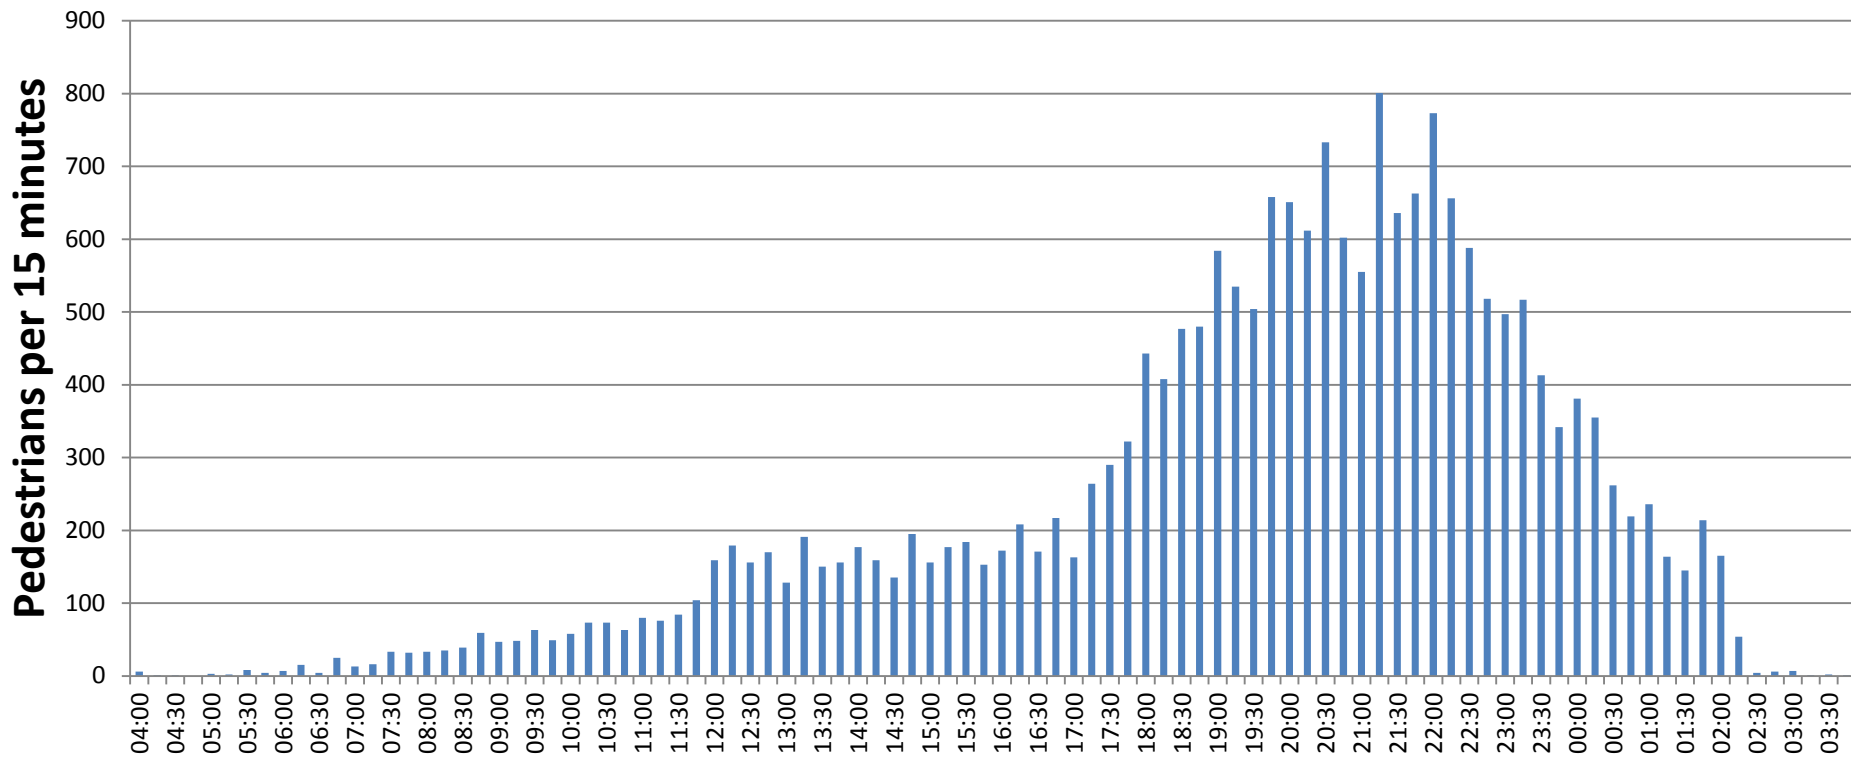

Atlantic Avenue & 2nd Ave Pedestrians

Friday, January 30th, 2014 4:00 AM for 24hours
No Events

21,448 Crossings Total

Atlantic Avenue & 2nd Ave Pedestrians
Saturday, January 31st, 2014 4:00 AM for 24hours
No Events

23,999 Crossings Total

Atlantic Avenue Pedestrians Atlantic Avenue & 2nd Ave Pedestrians

■ Friday, January 30 ■ Saturday, January 31

45,447 Combined Crossings

Atlantic Avenue & The Railroad Track Pedestrians

Wednesday, February 4th, 2014 4:00 AM for 24hours

No Events

8,020 Crossings Total

Atlantic Avenue & FEC Pedestrians
Friday, January 30th, 2014 4:00 AM for 24hours
No Events

13,327 Crossings Total

Atlantic Avenue & FEC Pedestrians

Saturday, January 31st, 2014 4:00 AM for 24hours
No Events

16,941 Crossings Total

Atlantic Avenue & FEC Pedestrians

■ Friday, January 30 ■ Saturday, January 31

30,268 Combined Crossings