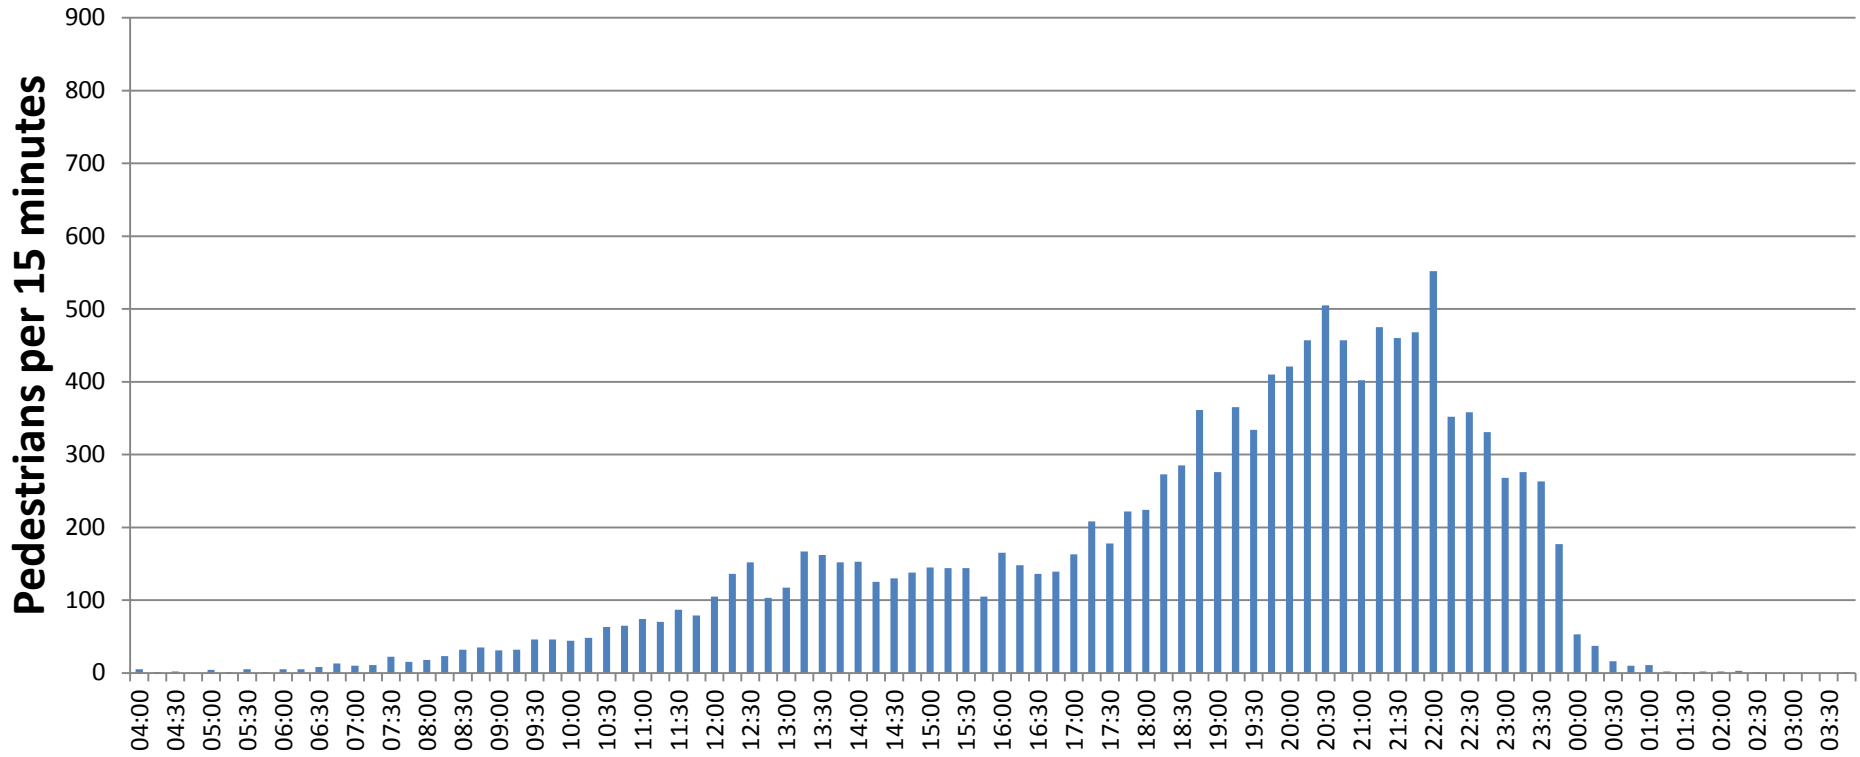

Atlantic Avenue & 2nd Ave Pedestrians

Friday, January 30th, 2014 4:00 AM for 24hours
No Events

21,448 Crossings Total

Atlantic Avenue & 2nd Ave Pedestrians
Saturday, January 31st, 2014 4:00 AM for 24hours
No Events

23,999 Crossings Total

Atlantic Avenue Pedestrians Atlantic Avenue & 2nd Ave Pedestrians

■ Friday, January 30 ■ Saturday, January 31

45,447 Combined Crossings

Atlantic Avenue & The Railroad Track Pedestrians

Wednesday, February 4th, 2014 4:00 AM for 24hours

No Events

8,020 Crossings Total

Atlantic Avenue & FEC Pedestrians
Friday, January 30th, 2014 4:00 AM for 24hours
No Events

13,327 Crossings Total

Atlantic Avenue & FEC Pedestrians

Saturday, January 31st, 2014 4:00 AM for 24hours
No Events

16,941 Crossings Total

Atlantic Avenue & FEC Pedestrians

■ Friday, January 30 ■ Saturday, January 31

30,268 Combined Crossings