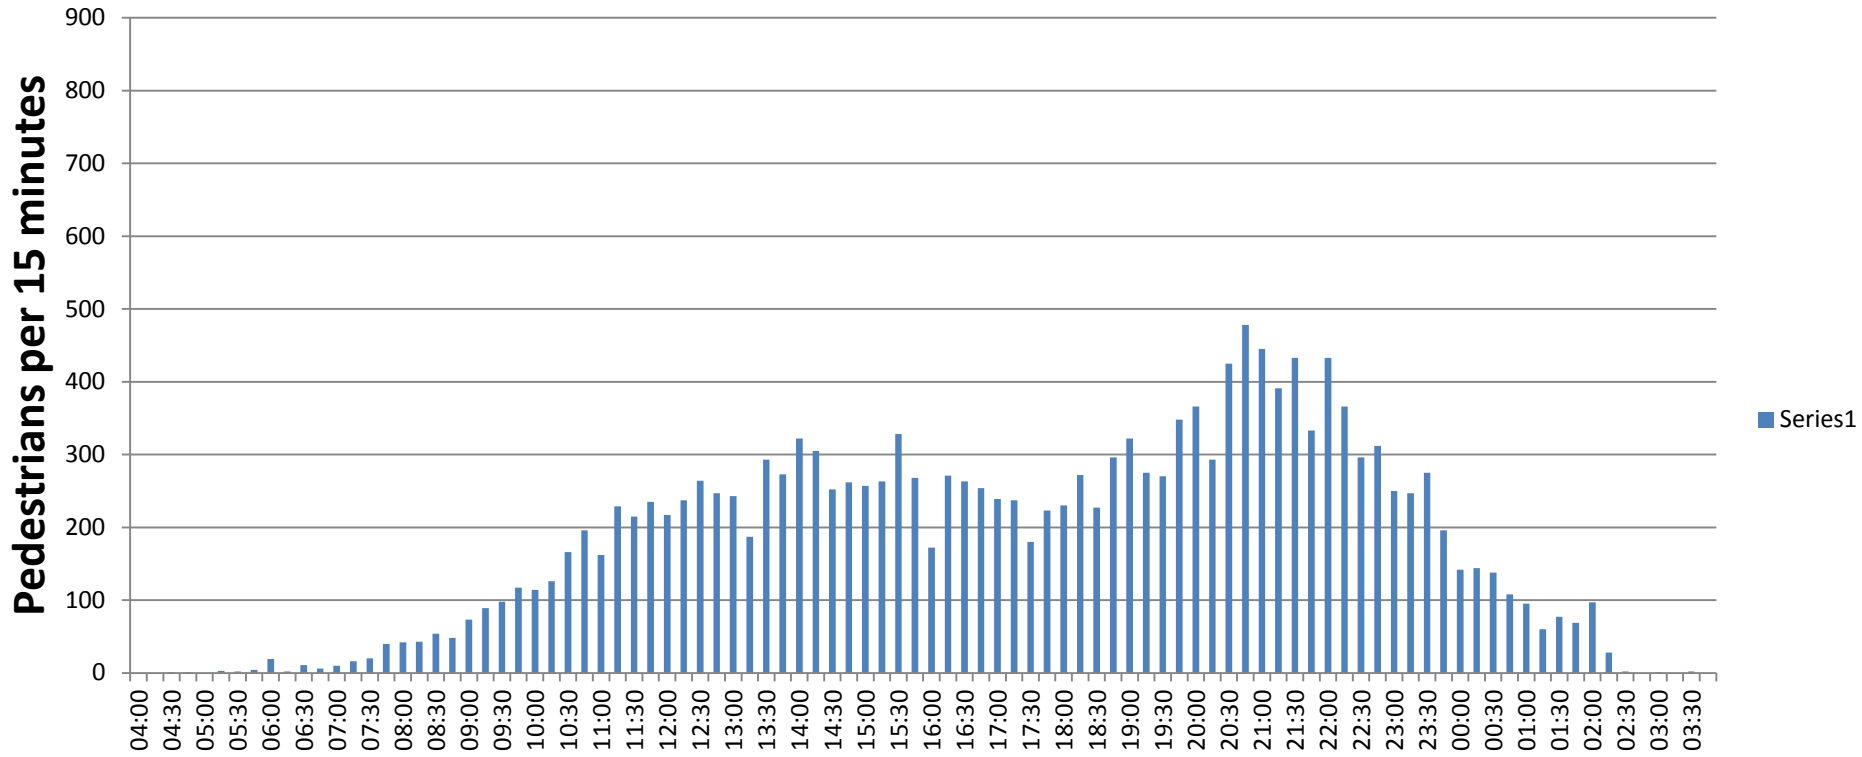

Atlantic Avenue & 2nd Ave Pedestrians

Friday, January 30th, 2014 4:00 AM for 24hours
No Events

21,448 Crossings Total

Atlantic Avenue & 2nd Ave Pedestrians
Saturday, January 31st, 2014 4:00 AM for 24hours
No Events

23,999 Crossings Total

Atlantic Avenue Pedestrians Atlantic Avenue & 2nd Ave Pedestrians

■ Friday, January 30 ■ Saturday, January 31

45,447 Combined Crossings

Atlantic Avenue & The Railroad Track Pedestrians

Wednesday, February 4th, 2014 4:00 AM for 24hours

No Events

8,020 Crossings Total

Atlantic Avenue & FEC Pedestrians
Friday, January 30th, 2014 4:00 AM for 24hours
No Events

13,327 Crossings Total

Atlantic Avenue & FEC Pedestrians

Saturday, January 31st, 2014 4:00 AM for 24hours
No Events

16,941 Crossings Total

Atlantic Avenue & FEC Pedestrians

■ Friday, January 30 ■ Saturday, January 31

30,268 Combined Crossings