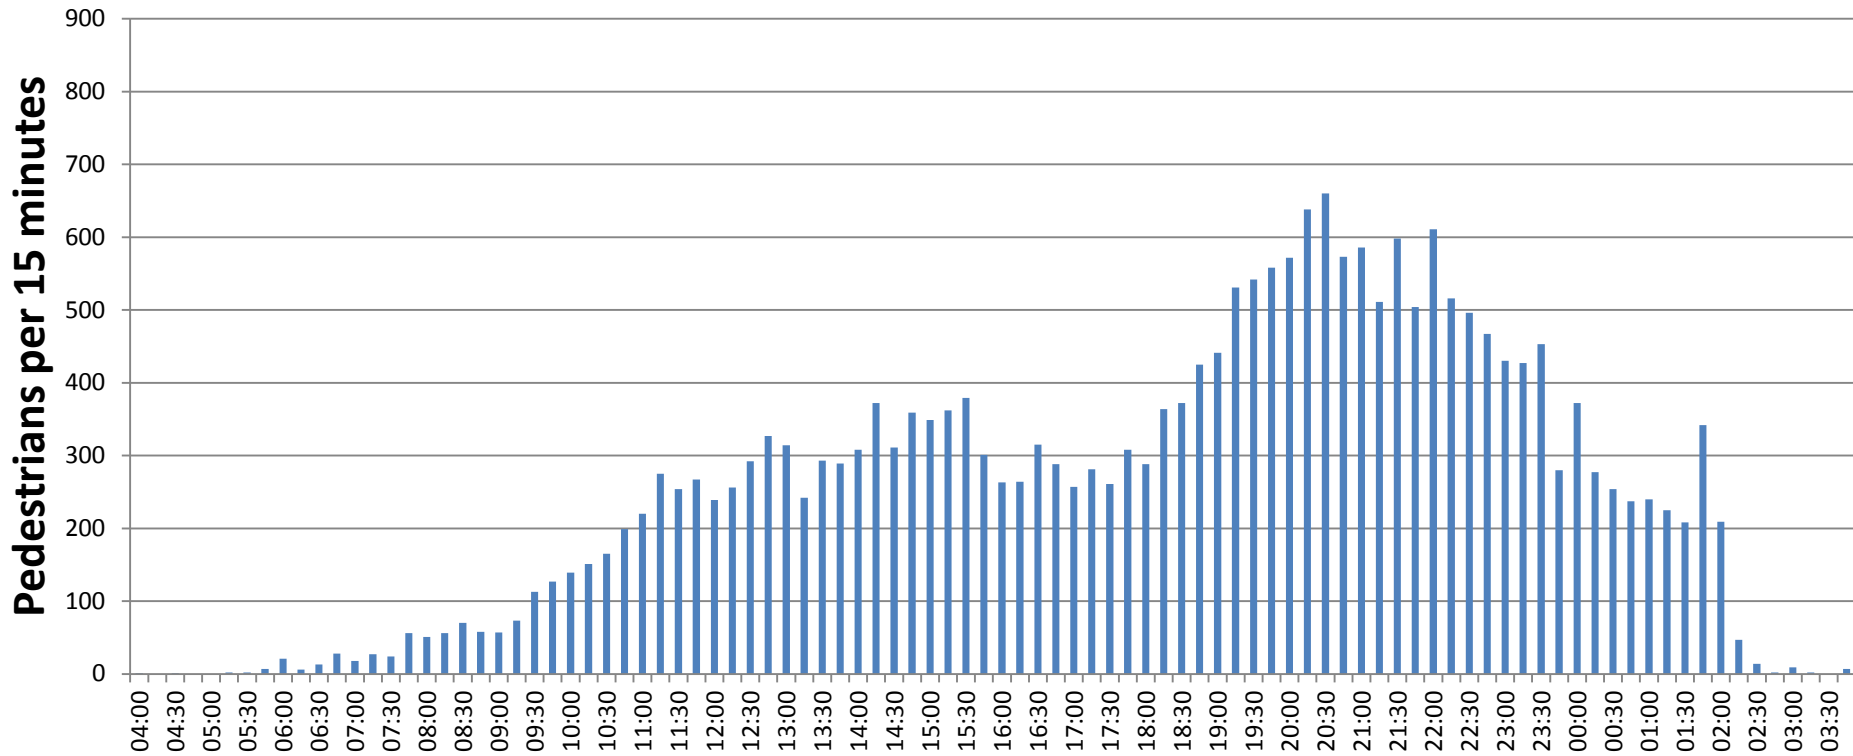

Atlantic Avenue & 2nd Ave Pedestrians

Friday, January 30th, 2014 4:00 AM for 24hours
No Events

21,448 Crossings Total

Atlantic Avenue & 2nd Ave Pedestrians
Saturday, January 31st, 2014 4:00 AM for 24hours
No Events

23,999 Crossings Total

Atlantic Avenue Pedestrians Atlantic Avenue & 2nd Ave Pedestrians

■ Friday, January 30 ■ Saturday, January 31

45,447 Combined Crossings

Atlantic Avenue & The Railroad Track Pedestrians

Wednesday, February 4th, 2014 4:00 AM for 24hours

No Events

8,020 Crossings Total

Atlantic Avenue & FEC Pedestrians
Friday, January 30th, 2014 4:00 AM for 24hours
No Events

13,327 Crossings Total

Atlantic Avenue & FEC Pedestrians

Saturday, January 31st, 2014 4:00 AM for 24hours
No Events

16,941 Crossings Total

Atlantic Avenue & FEC Pedestrians

■ Friday, January 30 ■ Saturday, January 31

30,268 Combined Crossings