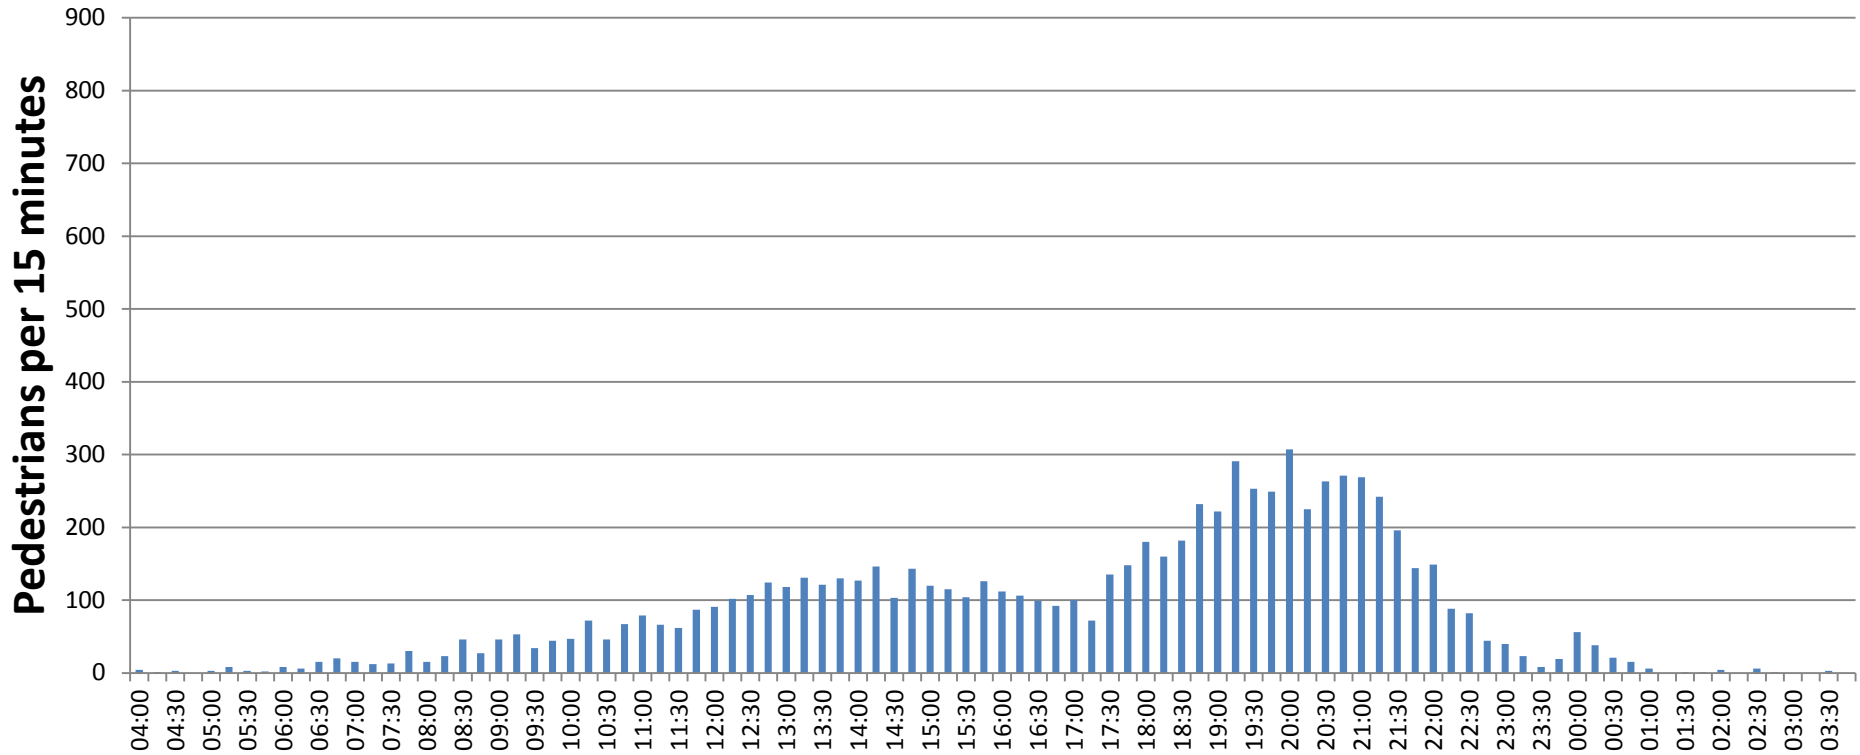

Atlantic Avenue & 2nd Ave Pedestrians

Friday, January 30th, 2014 4:00 AM for 24hours
No Events

21,448 Crossings Total

Atlantic Avenue & 2nd Ave Pedestrians
Saturday, January 31st, 2014 4:00 AM for 24hours
No Events

23,999 Crossings Total

Atlantic Avenue Pedestrians Atlantic Avenue & 2nd Ave Pedestrians

■ Friday, January 30 ■ Saturday, January 31

45,447 Combined Crossings

Atlantic Avenue & The Railroad Track Pedestrians

Wednesday, February 4th, 2014 4:00 AM for 24hours

No Events

8,020 Crossings Total

Atlantic Avenue & FEC Pedestrians
Friday, January 30th, 2014 4:00 AM for 24hours
No Events

13,327 Crossings Total

Atlantic Avenue & FEC Pedestrians

Saturday, January 31st, 2014 4:00 AM for 24hours
No Events

16,941 Crossings Total

Atlantic Avenue & FEC Pedestrians

■ Friday, January 30 ■ Saturday, January 31

30,268 Combined Crossings