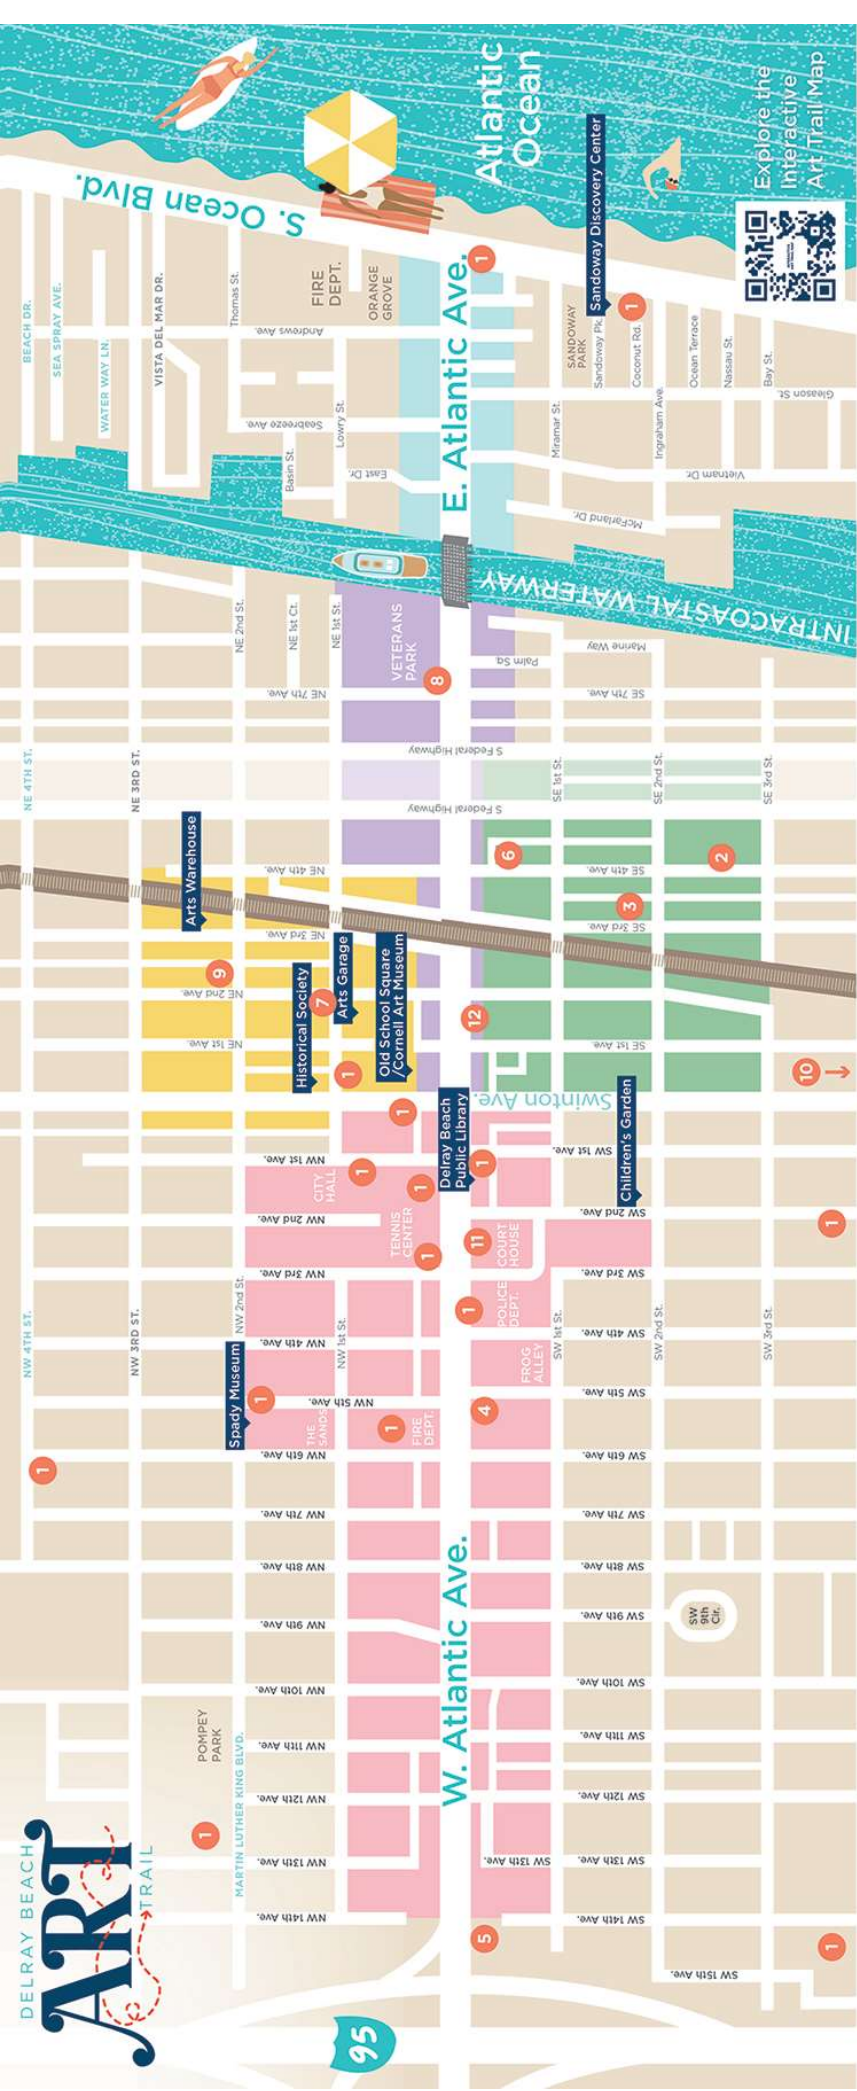

WALK *Art* FIRST FRIDAY

DOWNTOWN DELRAY BEACH

EVERY FIRST FRIDAY FROM
OCTOBER - MAY; 6 - 9 PM
#DelrayArtWalk

DowntownDelrayBeach.com/ArtWalk

The Delray Beach Downtown Development Authority has curated this list of **public and private art installations** throughout the downtown area to invite residents and visitors to **explore our beautiful city** and find the hidden gems that you may otherwise miss.

350 SE 1st St.
561.243.1077
DowntownDelrayBeach.com
#DowntownDelray
facebook.com/DelrayDDA
@DowntownDelray
@DelrayDDA

DELRAY BEACH ART TRAIL

The Delray Beach Art Trail is a self-guided tour of art murals, cultural centers, art installations, and studios & galleries located in the heart of Delray Beach, FL. Downtown Delray Beach is exploding with cultural adventures, and we invite you to explore the art in our charming Village by the Sea.

#DelrayArtTrail
DelrayArtTrail.com

Art Installations

- 1 Art Citywide Chair Project (15 locations)
- 2 Art in the Alley
- 3 Delray Beach Market Art
- 4 Endurance Sculpture
- 5 Gateway Art
- 6 IPIC Installations
- 7 LGBTQIA+ Pride Streetscape Art
- 8 Mosaic Ocean Life Fountain
- 9 Pineapple Grove Sculptures
- 10 "SEED" Sculpture
- 11 South County Courthouse
- 12 Worthing Park DeBilzan Sculptures

Cultural Arts Centers

- Arts Garage
- Arts Warehouse
- Cornell Art Museum
- Delray Beach
- Children's Garden
- Delray Beach Historical Society
- Delray Beach Public Library
- Old School Square
- Sandway Discovery Center
- Spady Cultural Heritage Museum